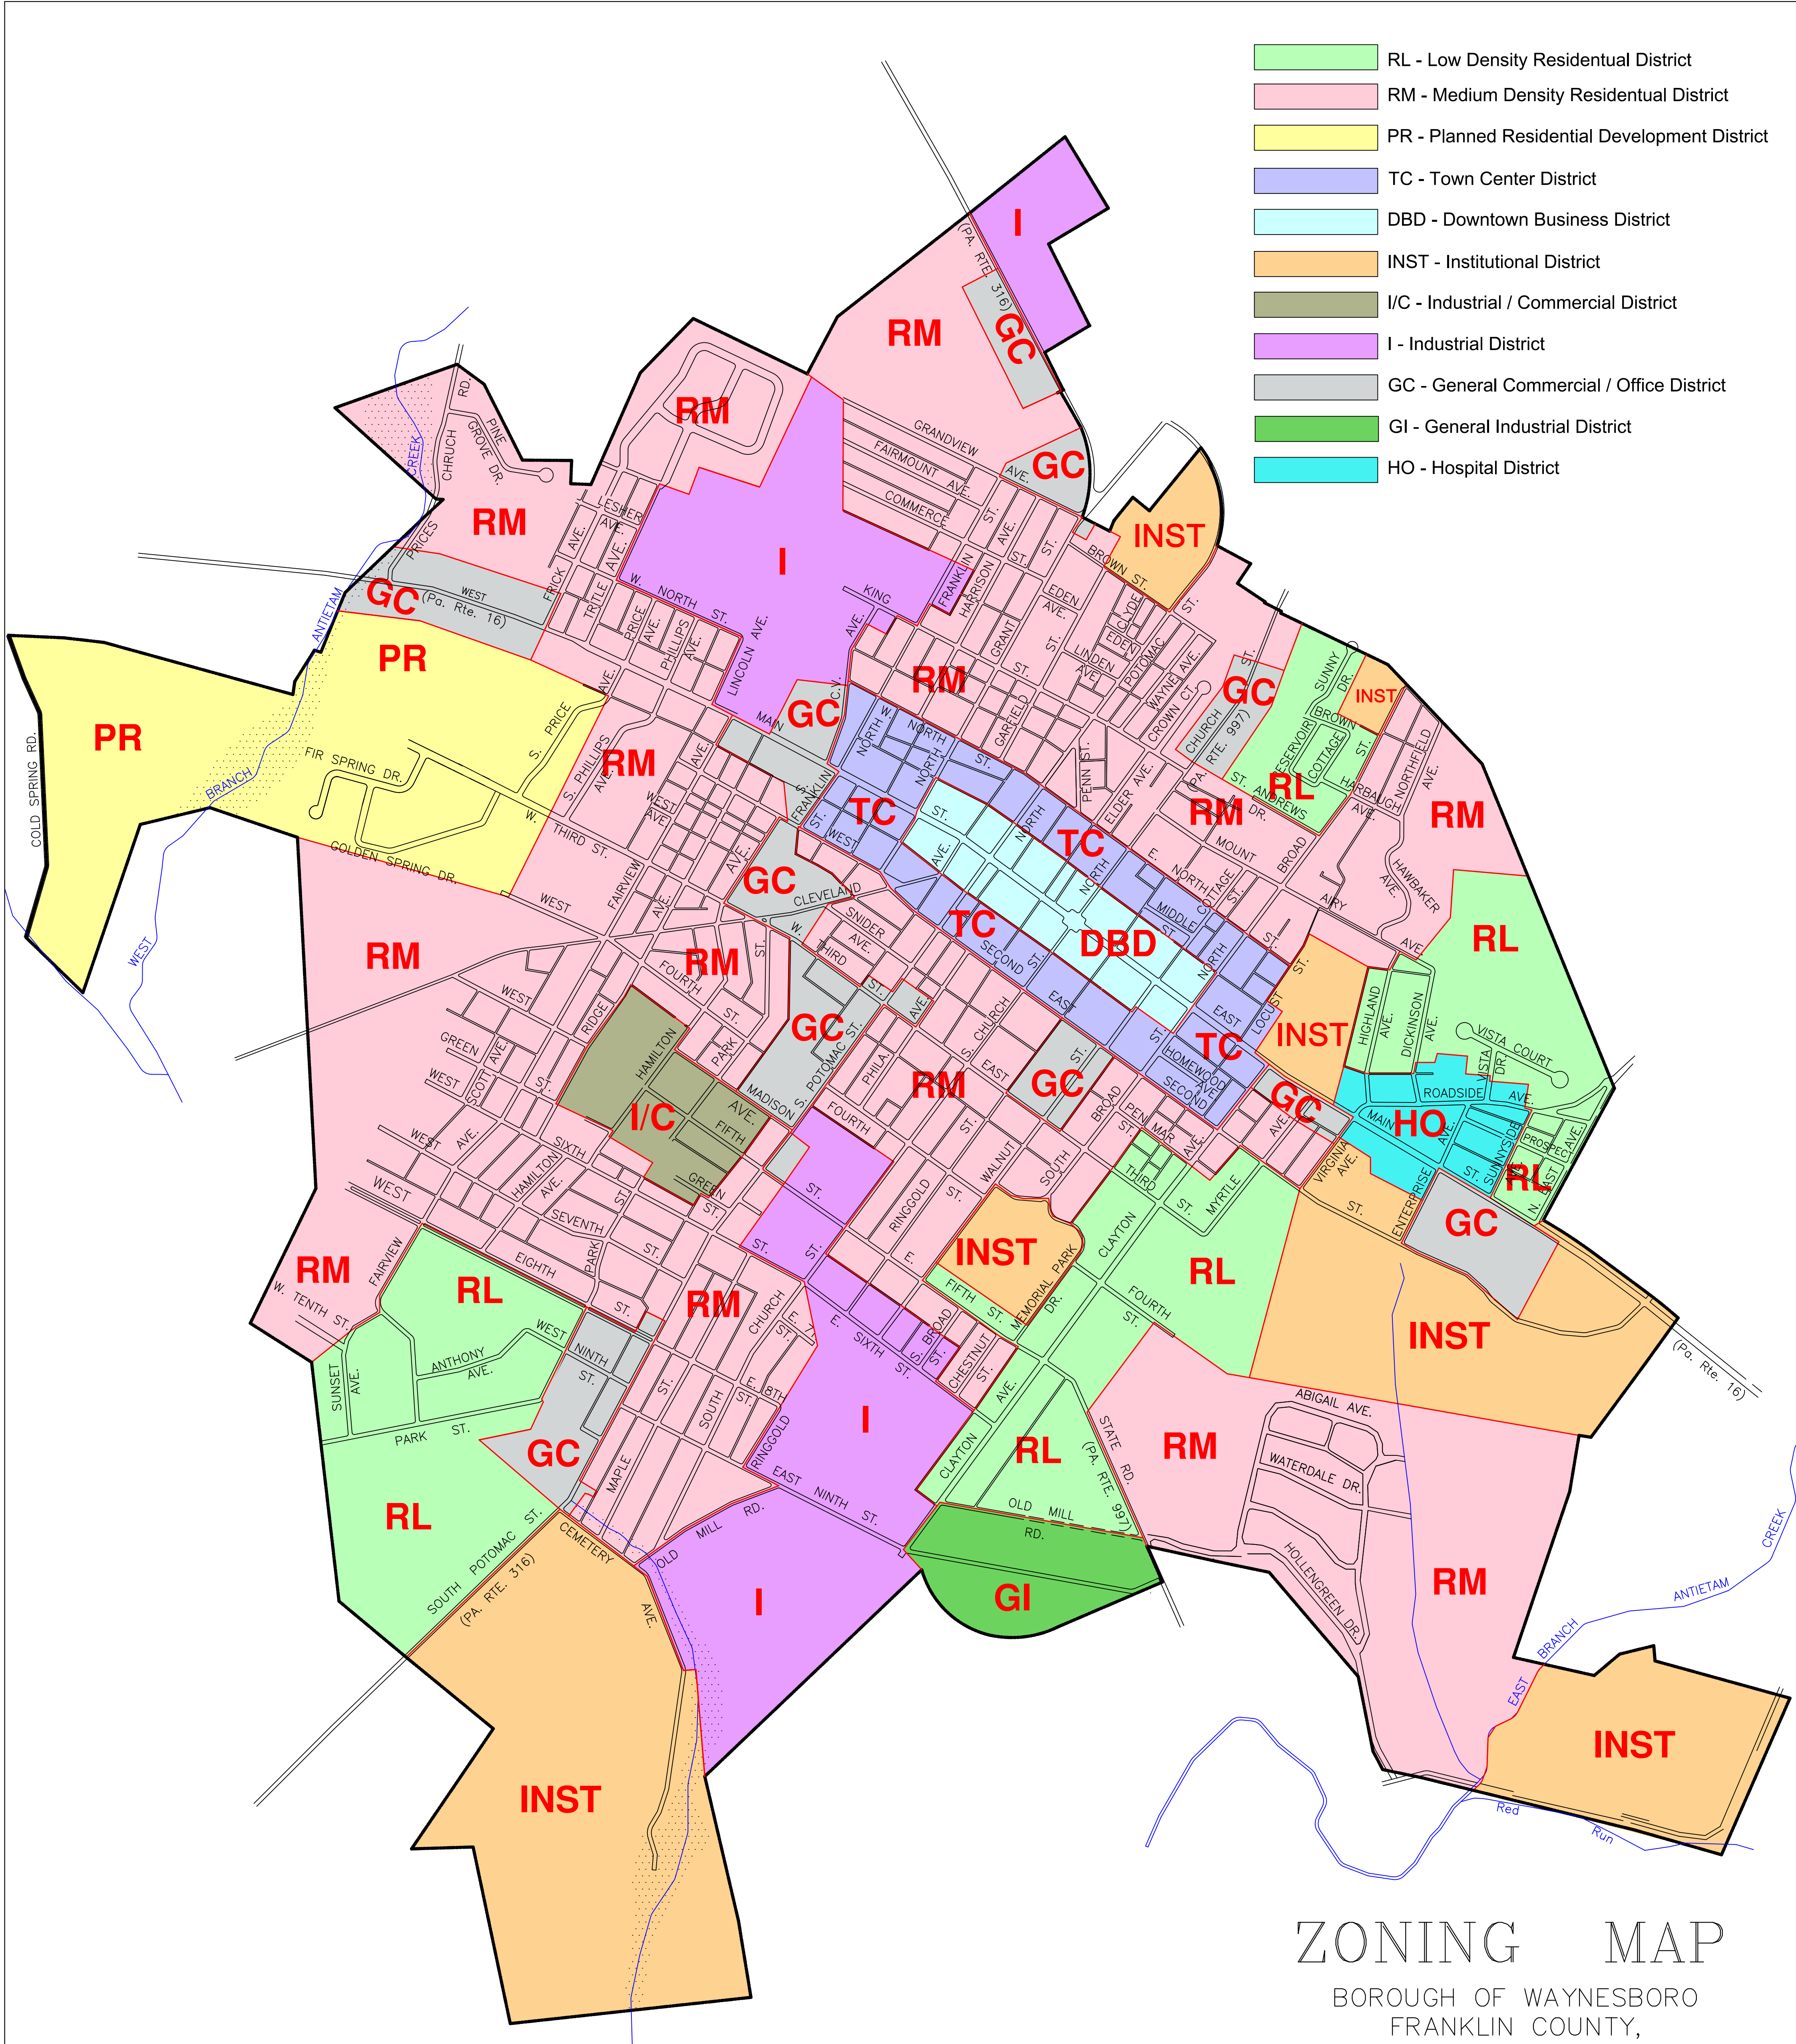

- RL - Low Density Residential District
- RM - Medium Density Residential District
- PR - Planned Residential Development District
- TC - Town Center District
- DBD - Downtown Business District
- INST - Institutional District
- I/C - Industrial / Commercial District
- I - Industrial District
- GC - General Commercial / Office District
- GI - General Industrial District
- HO - Hospital District

ZONING MAP

BOROUGH OF WAYNESBORO
 FRANKLIN COUNTY,
 PENNSYLVANIA
 REVISED July 17, 2019
 (Adopted April 19, 2017)

NOTE: This map unofficial. Official map kept in the office of the Director of Engineering.