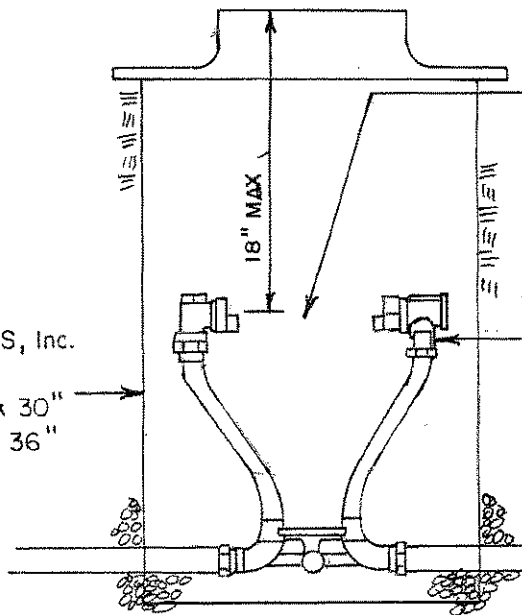

FORD METER BOX Co. W-32T 11 1/2" LID

MID-STATES PLASTICS, Inc.  
PLASTIC METER PIT  
5/8" METER - 18" DIA x 30"  
1" METER - 20" DIA. x 36"

SENSUS SR11 WATER METER  
PURCHASED FROM THE BOROUGH  
OF WAYNESBORO

FORD METER BOX Co. SETTER  
18" HIGH, BALL VALVE, DUAL  
CHECK, 3/4" CTS GRIP JT.

METER PIT